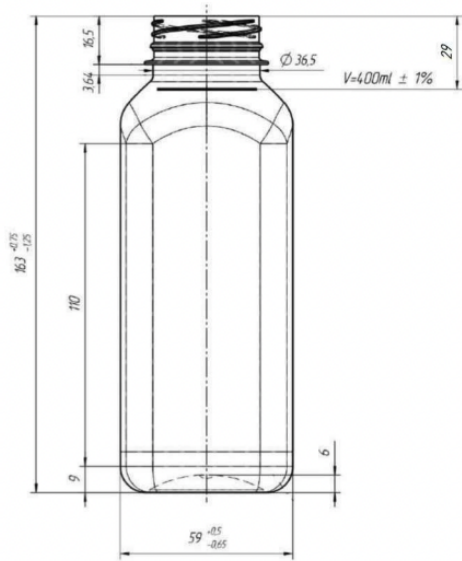

Bella 400

General info

Item no. (SKU):	LS1041119102
Family / Range:	Bella
Capacity:	400ml
Neck:	38mm 3-Start
Weight:	21
Shape:	Square
Material:	PET
Colour:	
Print Areas:	
Country of Origin:	Lithuania

Packaging Info

Packed in Boxes

Box Dimensions (mm):	594 x 394 x 448
Quantity per box (pcs):	140
Boxes per pallet (pcs):	20
Quantity per pallet (pcs):	2800
Net weight (kg):	3
Gross weight (kg):	4.875
Pallet height (mm):	2400

Packed in PE bags on trays (Full pallet)

Tray dimensions (mm):	1200 x 800 x 50
Quantity per tray (pcs):	234
Quantity per PE bag (pcs):	117
PE bags per tray (pcs):	2
Trays per pallet (pcs):	13
Quantity per pallet (pcs):	3042
Net weight (kg):	29
Gross weight (kg):	85
Pallet height (mm):	2400